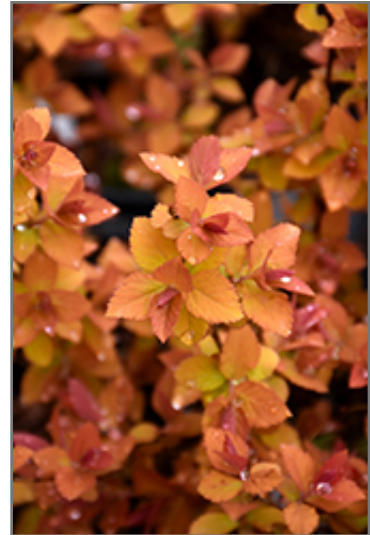

Sargent's Nursery

3352 N Service Dr.
Red Wing, MN, 55066
phone: 651-388-3847
www.sargentsnursery.com

Double Play Big Bang Spirea

Planting & Growing

Double Play Big Bang Spirea will grow to be about 3 feet tall at maturity, with a spread of 3 feet. It tends to fill out right to the ground and therefore doesn't necessarily require facer plants in front. It grows at a fast rate, and under ideal conditions can be expected to live for approximately 20 years.

This shrub should only be grown in full sunlight. It prefers to grow in average to moist conditions, and shouldn't be allowed to dry out. It is not particular as to soil type or pH. It is highly tolerant of urban pollution and will even thrive in inner city environments. This particular variety is an interspecific hybrid.

Double Play Big Bang Spirea foliage
Photo courtesy of NetPS Plant Finder