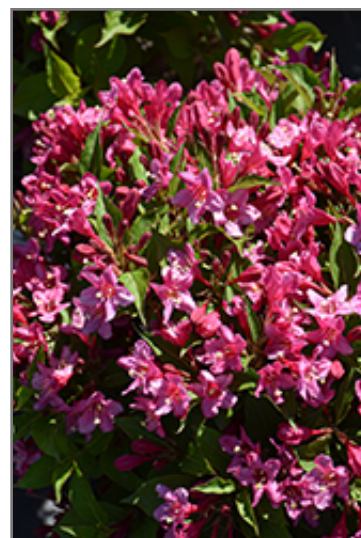

Weigela florida 'Bokrasopin'

Height: 5 feet

Spread: 5 feet

Sunlight: ○

Hardiness Zone: 4

Group/Class: Sonic Bloom Series

Description:

This is a magnificent cultivar that forms a stately mounded shrub with rich glossy green foliage; contrasting pink trumpet-shaped flowers rebloom all season and attract hummingbirds; ideal for the mixed garden border

Ornamental Features

Sonic Bloom Pink Reblooming Weigela features showy clusters of pink trumpet-shaped flowers along the branches from late spring to mid fall, which emerge from distinctive hot pink flower buds. It has attractive green deciduous foliage which emerges coppery-bronze in spring. The glossy pointy leaves are highly ornamental but do not develop any appreciable fall color.

Landscape Attributes

Sonic Bloom Pink Reblooming Weigela is a dense multi-stemmed deciduous shrub with a mounded form. Its relatively fine texture sets it apart from other landscape plants with less refined foliage.

This shrub will require occasional maintenance and upkeep, and should only be pruned after flowering to avoid removing any of the current season's flowers. It is a good choice for attracting hummingbirds to your yard. It has no significant negative characteristics.

Sonic Bloom Pink Reblooming Weigela is recommended for the following landscape applications;

- Accent
- Mass Planting
- Hedges/Screening
- General Garden Use

Sonic Bloom Pink Reblooming Weigela flowers
Photo courtesy of NetPS Plant Finder