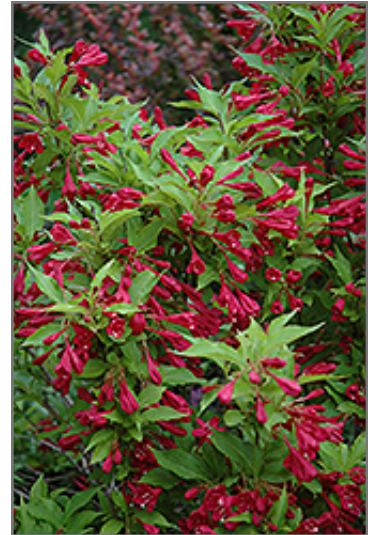

Sargent's Nursery

3352 N Service Dr.
Red Wing, MN, 55066
phone: 651-388-3847
www.sargentsnursery.com

Red Prince Weigela

Planting & Growing

Red Prince Weigela will grow to be about 6 feet tall at maturity, with a spread of 6 feet. It has a low canopy, and is suitable for planting under power lines. It grows at a medium rate, and under ideal conditions can be expected to live for approximately 30 years.

This shrub should only be grown in full sunlight. It prefers to grow in average to moist conditions, and shouldn't be allowed to dry out. It is not particular as to soil type or pH. It is highly tolerant of urban pollution and will even thrive in inner city environments. This is a selected variety of a species not originally from North America.

Red Prince Weigela flowers
Photo courtesy of NetPS Plant Finder